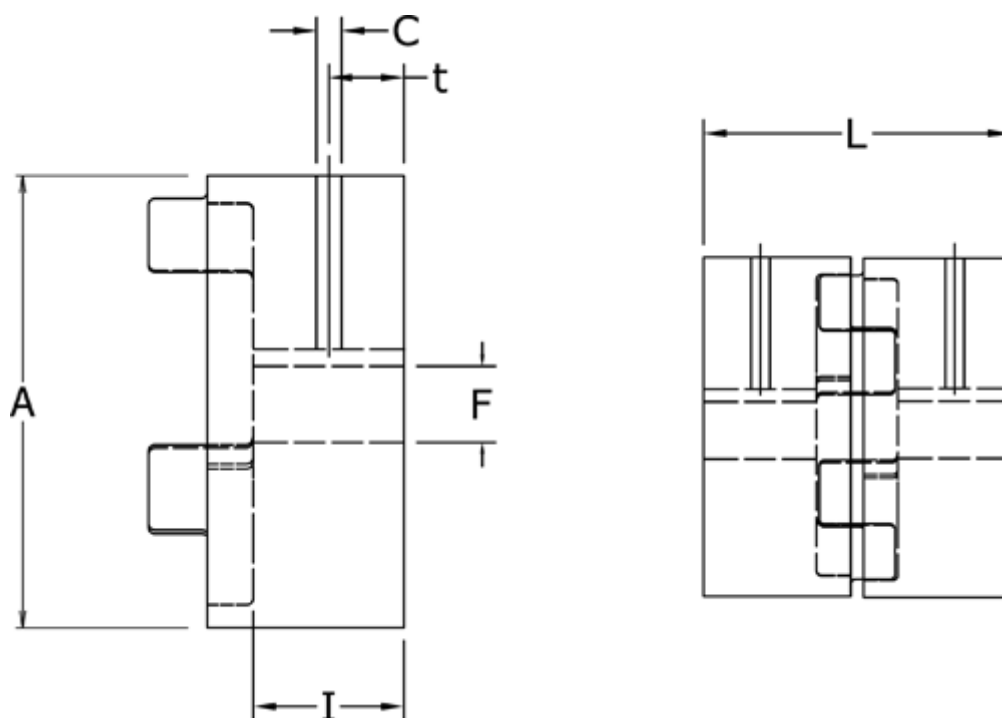

Article number: 3335024F028

Description: Coupling hub Klonex ES 28/38
ALU Aluminium, Bore 28H7 mm w/keyway & setscrew

Measures

A = 55
C = M5
F = 28
I = 30
L = 78
t = 10.0